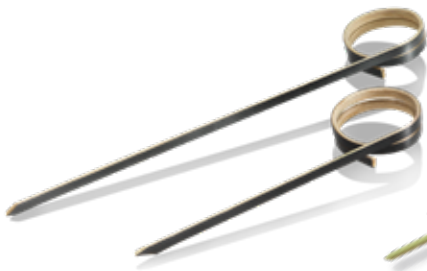

COCKTAIL STICKS

Stick Mumbai
Art.-Nr. 10052, 10053